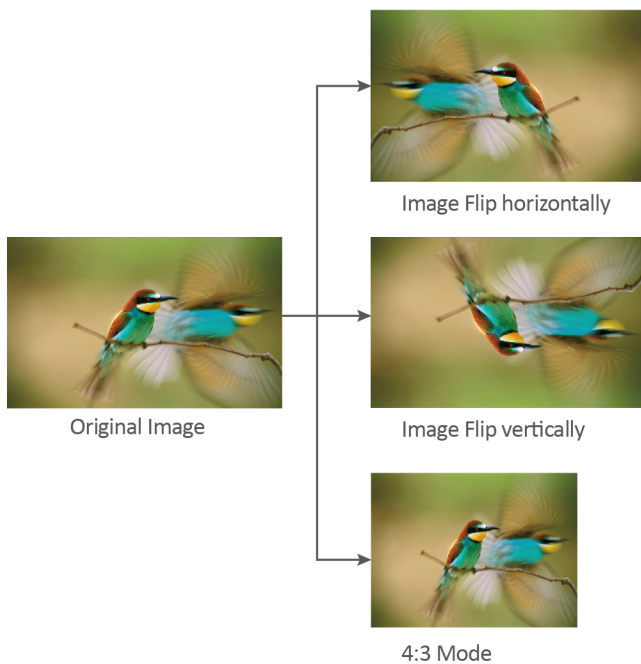

8 Inch High Resolution VGA LCD Display

- 8 Inch TFT LCD Monitor, 4:3 Aspect Ratio
- VGA / Video / Audio Input
- Touch function optional
- 5-wires resistive touch panel
- 800 x 600 resolution / 500:1 Contrast
- 250cd/m² brightness / LED Backlight
- Folding Bracket

FEATURE

Image Flip Function

CL8801N has Image Flip(Horizontally & Vertically) function.Using this function it is convenient to watch the display even the monitor is reverse installation.

Abundant Interface Speaker Built-in

Foldable Bracket

Bracket Fold easily,Make CL8801N stand alone.There are holes one bottoms of bracket,in order to make CL8801N Hanging on the wall.

Customized SKS Cable

One Side: Customized 14 Pin SKS terminal
The other side:

- 9 Pin VGA terminal (Black)
- 2 RCA Video terminal (Yellow)
- 1 RCA Audio terminal (White)
- 1 DC input (Black)

SPECIFICATIONS

Model No.	CL8801N (Without Touch Function) CL8801NT (4-Wires resistive touch) CL8801NT-5W (5-Wires resistive touch)	Viewing Angle	140°(H) / 120°(V)
Description	8 inch TFT LCD Monitor	Voltage	DC11-13V
LCD Size	8 inch	Power consumption	≤12w
Signal Input	VGA x 1 / Video x 2 / Audio x 1	Speaker	x1(Built-in backside)
Resolution	800 x 600	Audio output	≤1.2w
Backlight	LED	Work temperature	-20~60 °C
Dot Pitch	0.0675(W) x 0.2025(H) mm	Store temperature	-30~70 °C
Active area	162.0(W) x 121.5(H) mm	Size(mm)	205L x 178W x 67H (Folding), 205L x 150W x 210H (Unfolding)
Color System	PAL-4.43,NTSC-3.58	Weight	950g
Brightness	250 cd/m ²	Certification	FCC,CE,RoHS
Contrast	500:1	Warranty Time	12 months
Aspect Ratio	4:3	Accessories	VGA Cable,14-pin SKS cable,RemoteControl, DC 12V Home Power,12V Car Power,Manual